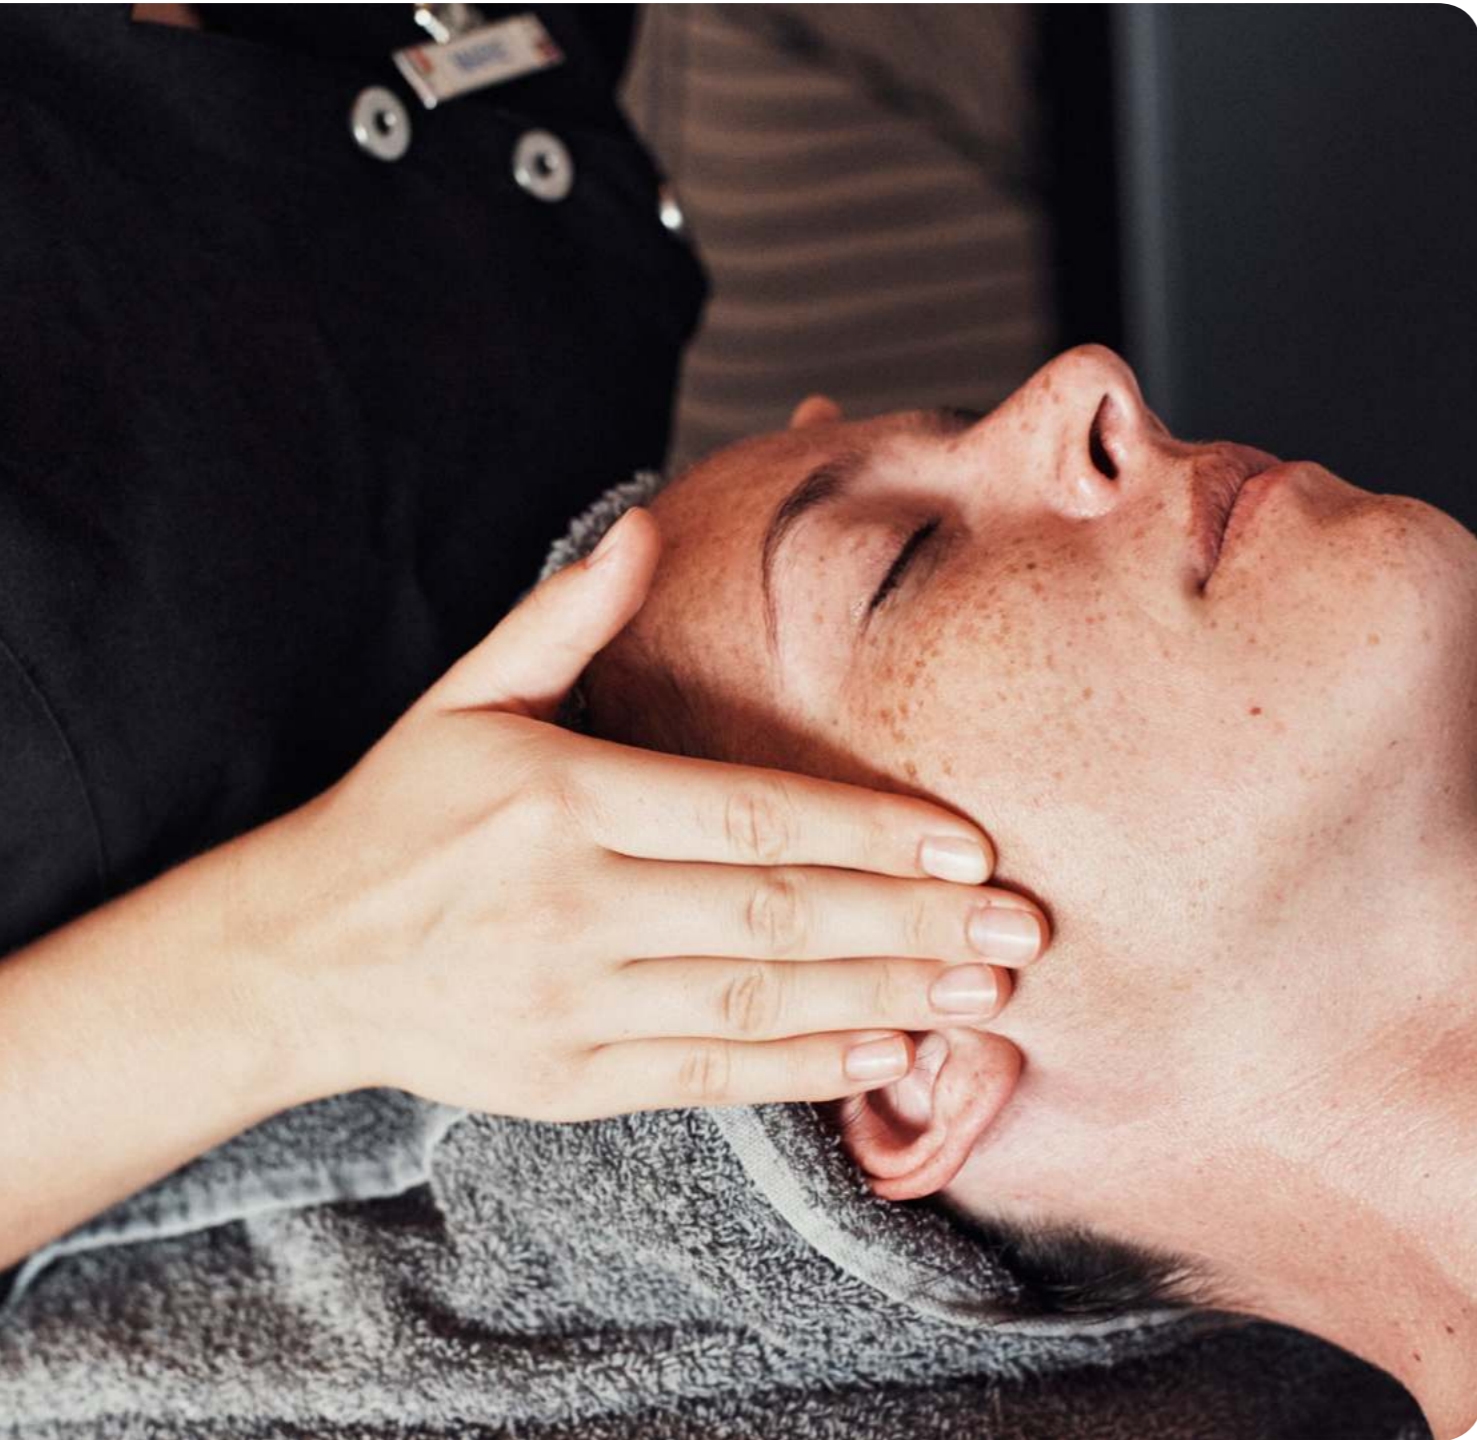

*额外收费
**Depending on weather conditions

著名品牌Comfort Zone为您提供 水疗护理, 让您悦享高端放松体验。*

Entrust your body and mind to the savoir-faire of the G.Os® who will be entirely dedicated to you. They offer you a genuine relaxation experience, combining gentleness and expertise. Your senses will be gently awakened to the fragrances of our high-quality creams, selected specially for you.