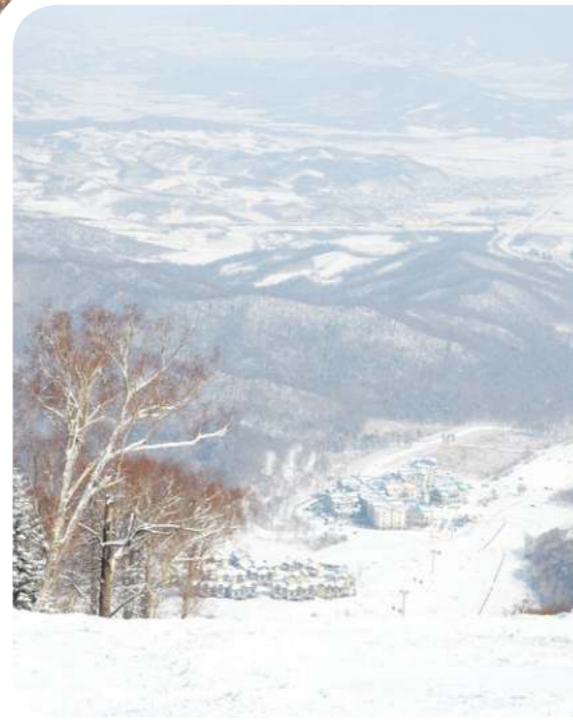

## Resort Highlights

- Direct access to the thrill on ski champions' slopes under professional guidance of ski instructors trained by French Ski School (ESF).
- Join the circus and live the magic with first indoor flying trapeze in the mountain.
- Admire the amazing mountain view while resting in the Canadian Bath after a whole day of dynamism.
- Enjoy the cheese fondue with your family in the Chinese ambience.
- Your children perfecting their snow plow or slalom technique, on soft, powdery snow

## Ski area map