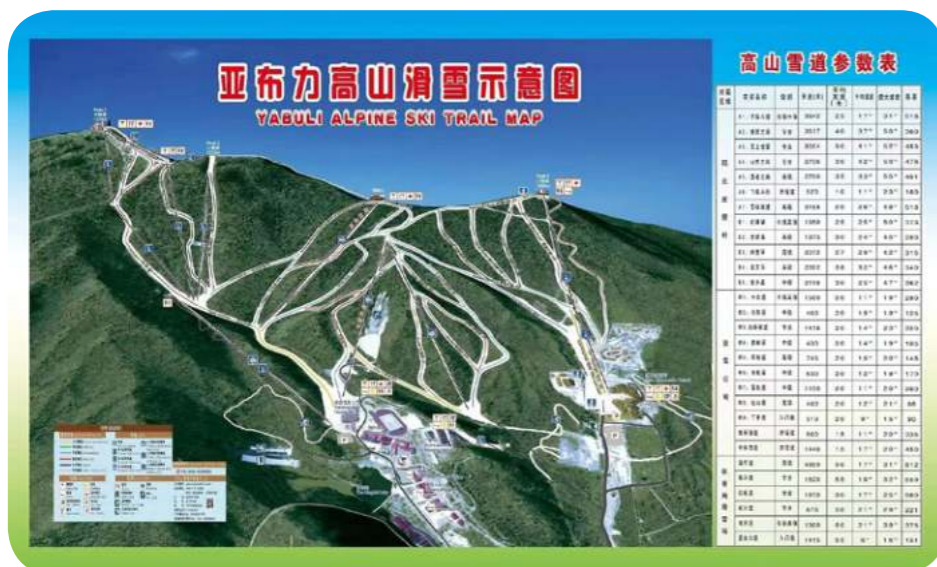

## Restaurants

#### **Apple Garden**

Main Restaurant

Savour a selection of hearty gourmet dishes from our buffet restaurant, the Apple Garden, while you take in views over snow powdered trees. You will appreciate the myriad of local specialties and international dishes, coming from Dong Bei and different parts of China, Italy, America and French cuisine.

## Ski area map