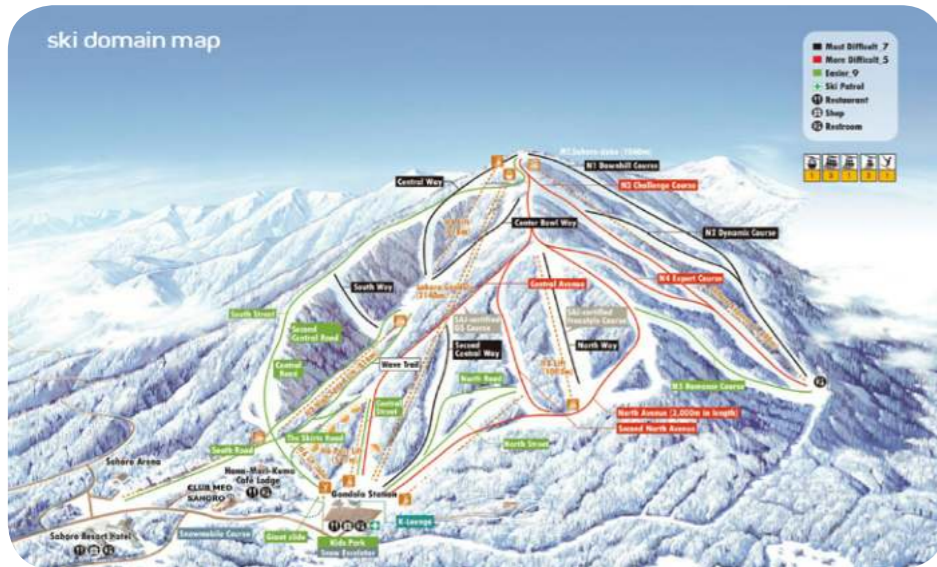

*on demand

Childrens' Services

Age Range	Included activities & facilities	On demand activites & facilities
0 to 2 years	Club Med Baby Welcome	
2 to 3 years	Facilitate your arrival	Pyjamas Club
4 to 10 years		Pyjamas Club

*on demand

Restaurants & Bars

Bars

The Wakka

Main bar

Restaurants

The Daichi Main Restaurant

Savour a variety of delicacies. With an emphasis on Asian flavours, sample from a selection of fresh-caught sashimi, sushi, and chirashi prepared by skilled Japanese Chefs who use traditional methods. You can also watch as energised live cooking stations showcase Chefs preparing each dish, including handmade soba, ramen, and udon noodles. This recently expanded restaurant takes its inspiration from mountain views and the forms and shapes of origami, representing longevity and good luck. Wrapped in glass with nature in every direction, dining here is an immersive Hokkaido winter experience. For added convenience, a Baby Corner will offer sweet and savoury baby foods, equipment to prepare babies' meals, and high chairs or booster cushions. Spare pushchairs are also available upon request.

Ski area map

SAHORU

1030m

Maximum altitude

420m

Minimum altitude

400m
Ski-in / Ski-out resort

Alpine ski slopes