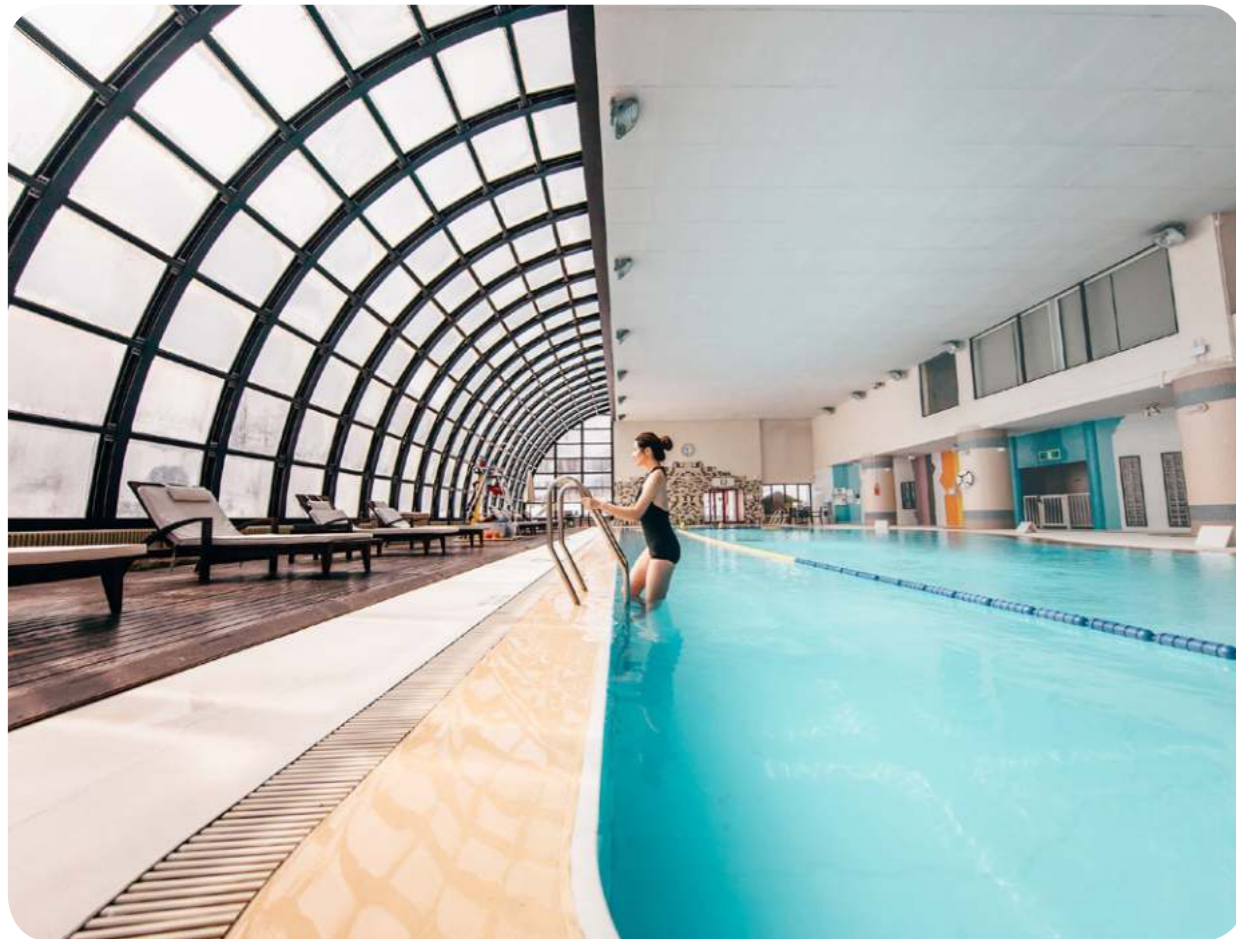

*on demand
**Depending on weather conditions

Land Sports & Leisure

	Group Lessons	Free Access	At extra cost course	Min. age (years)
Fitness	Group lessons for all levels / Free access			16 years old
Team sports	Free access			8 years old
Climbing	Free access			
Entertainment		✓		
Swimming Pool	Free access			16 years old
Pool table*			✓	
Table tennis	Free access			
Excursion*		✓	✓	

*on demand
**Depending on weather conditions

Swimming Pools

Indoor swimming pool

Indoor Pool

Indoor freshwater overflow swimming pool with vast windows so that swimmers can enjoy the view.

Children are under the supervision of their parents or an accompanying adult.