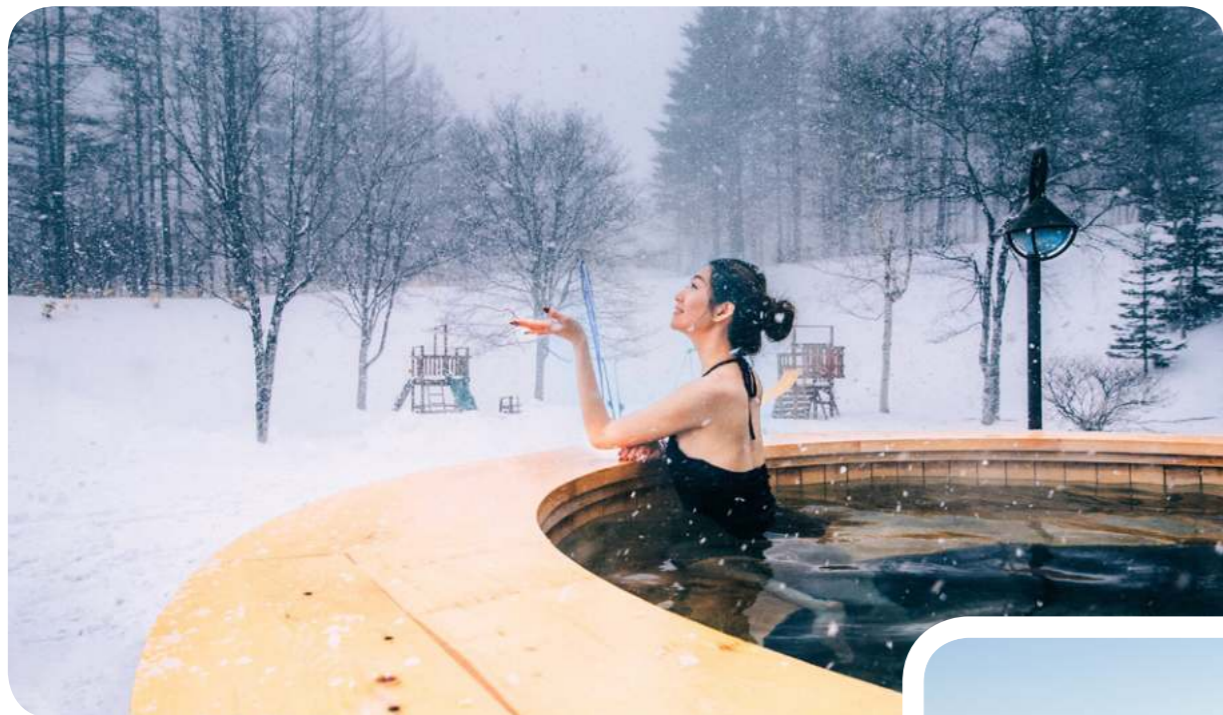

Japan

Sahoro Hokkaido

Resort Highlights

- Don your skis on the other side of the planet, in an oriental Mecca of winter sports
- Indulge in Japanese lifestyle - try a traditional Japanese bath and fragrant, steaming tea
- See your children perfect their snow plough and slalom, on soft, powder snow
- Taste a salmon "nabe", one of Hokkaido Island's traditional delicacies

*on demand
**Depending on weather conditions

Swimming Pools

Indoor swimming pool

Indoor Pool

Indoor freshwater overflow swimming pool with vast windows so that swimmers can enjoy the view.

Children are under the supervision of their parents or an accompanying adult.