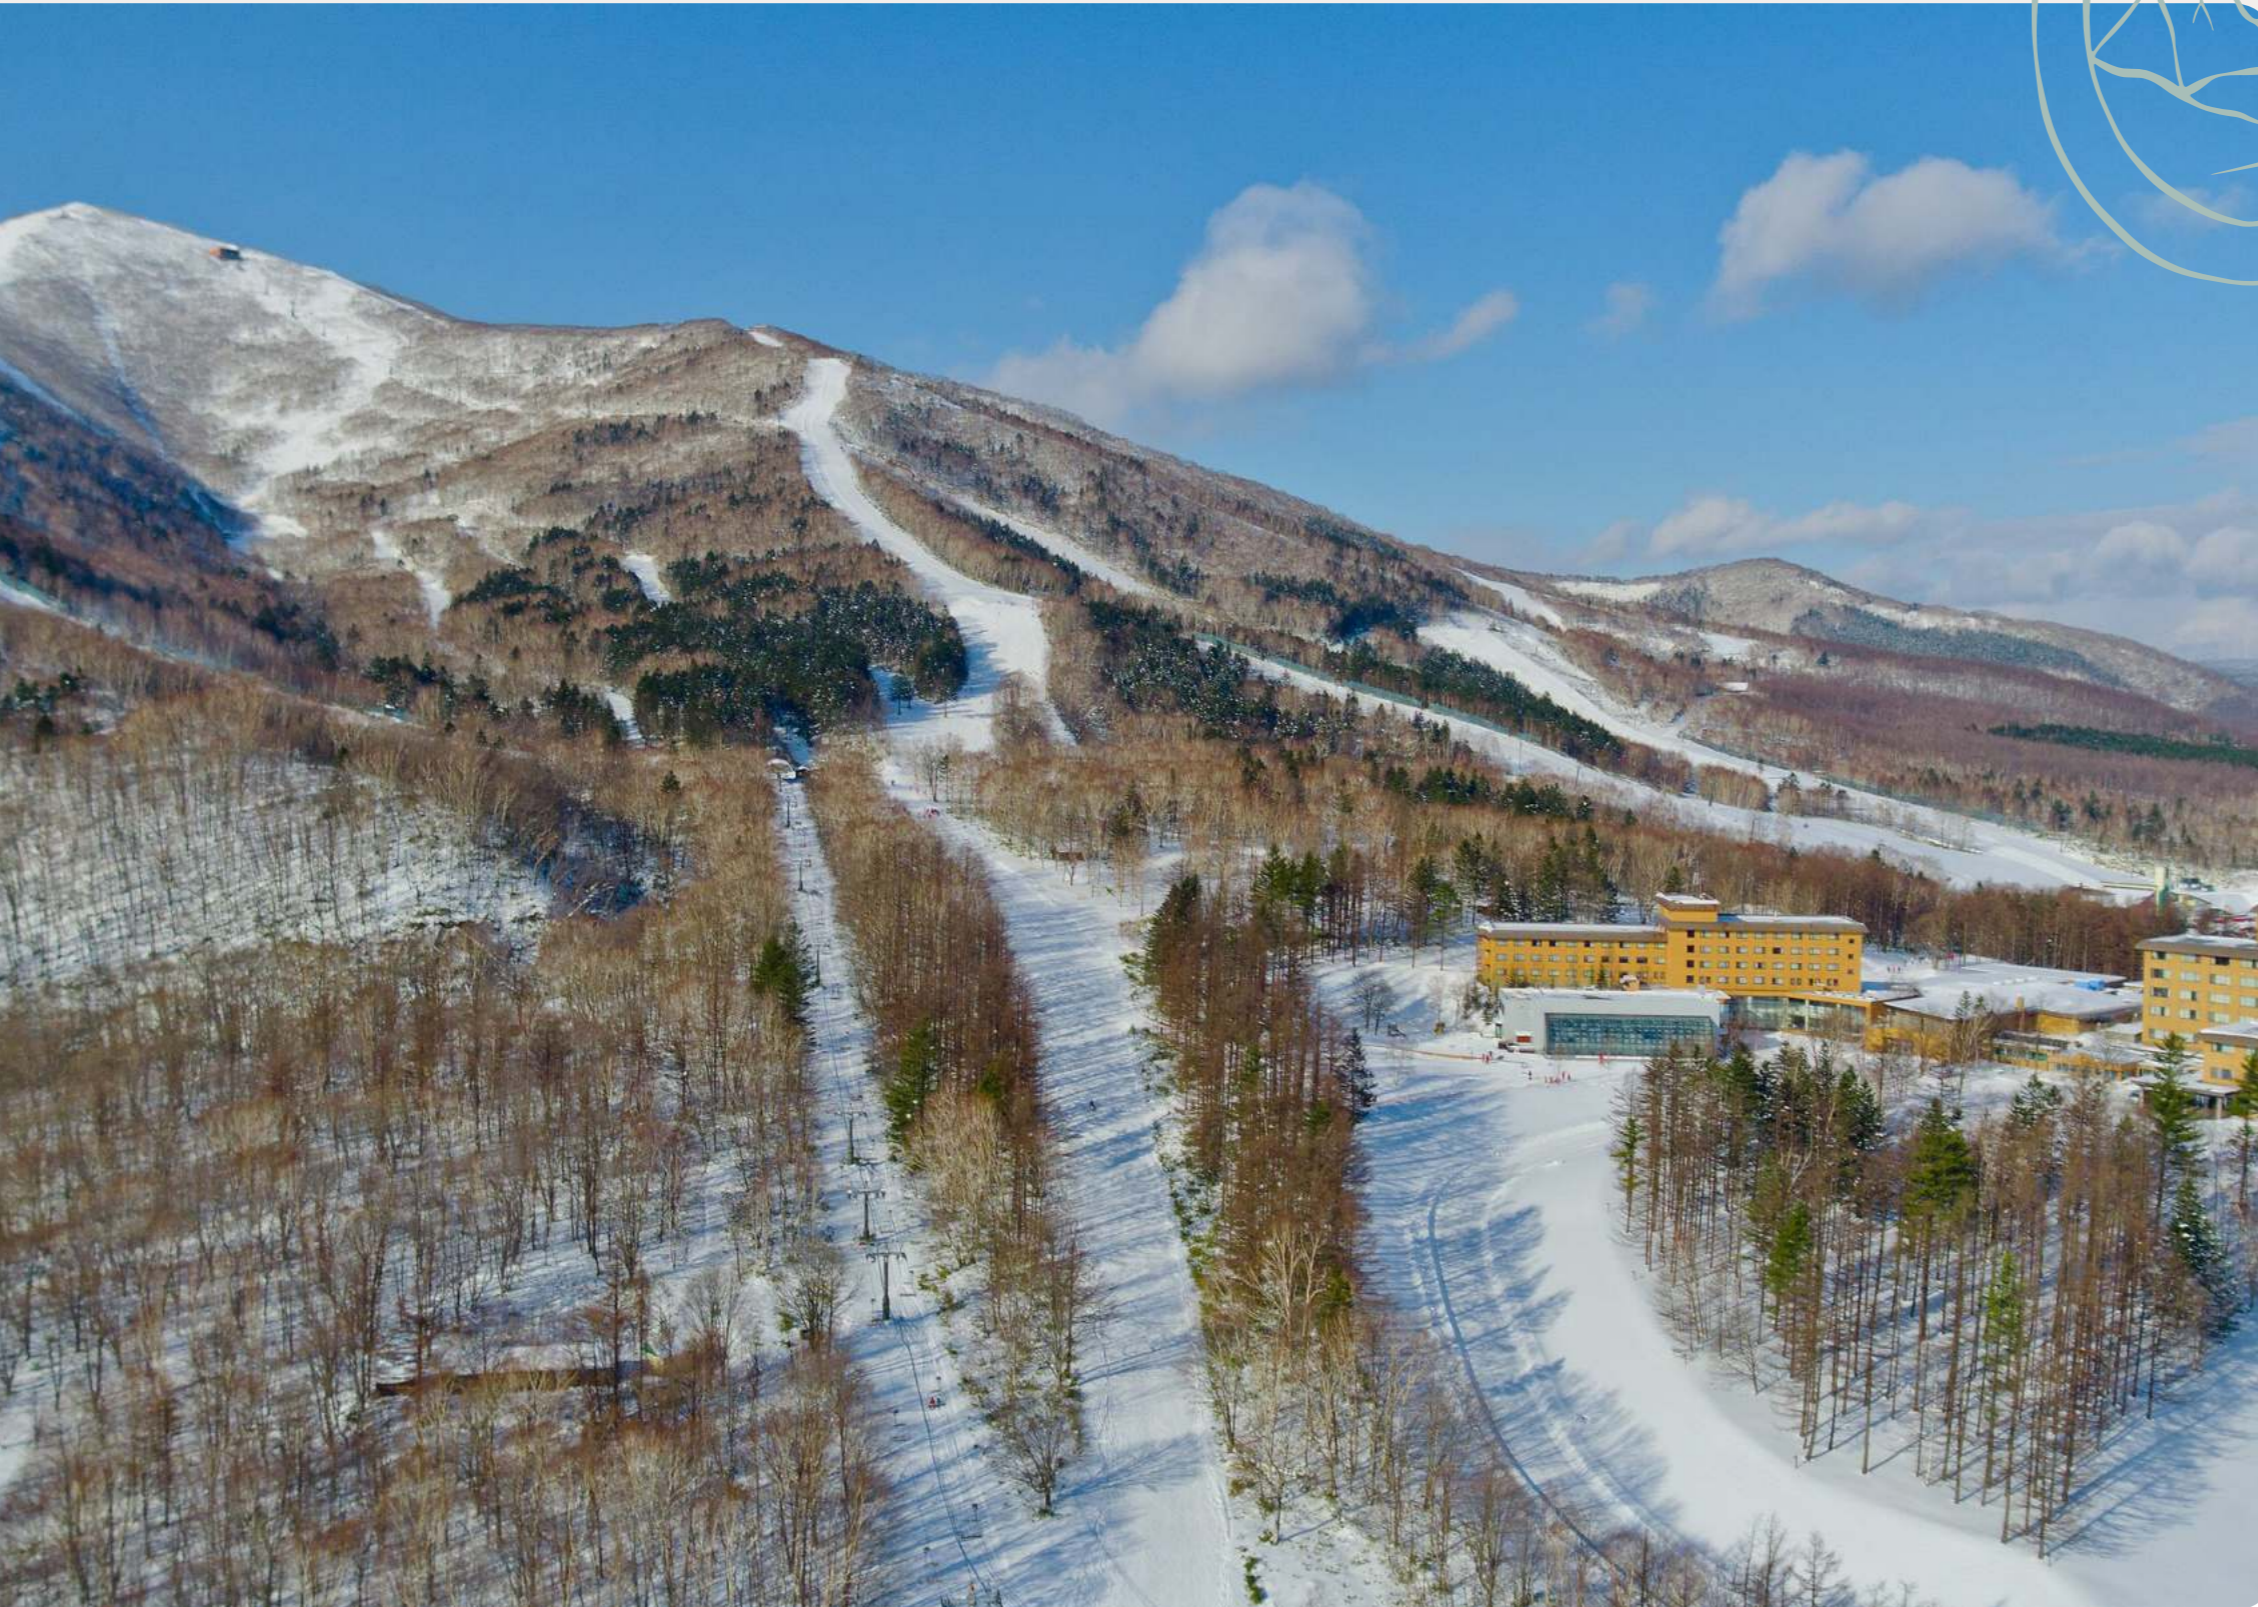

Japan

Sahoro Hokkaido

Resort Highlights

- Don your skis on the other side of the planet, in an oriental Mecca of winter sports
- Indulge in Japanese lifestyle - try a traditional Japanese bath and fragrant, steaming tea
- See your children perfect their snow plough and slalom, on soft, powder snow
- Taste a salmon "nabe", one of Hokkaido Island's traditional delicacies