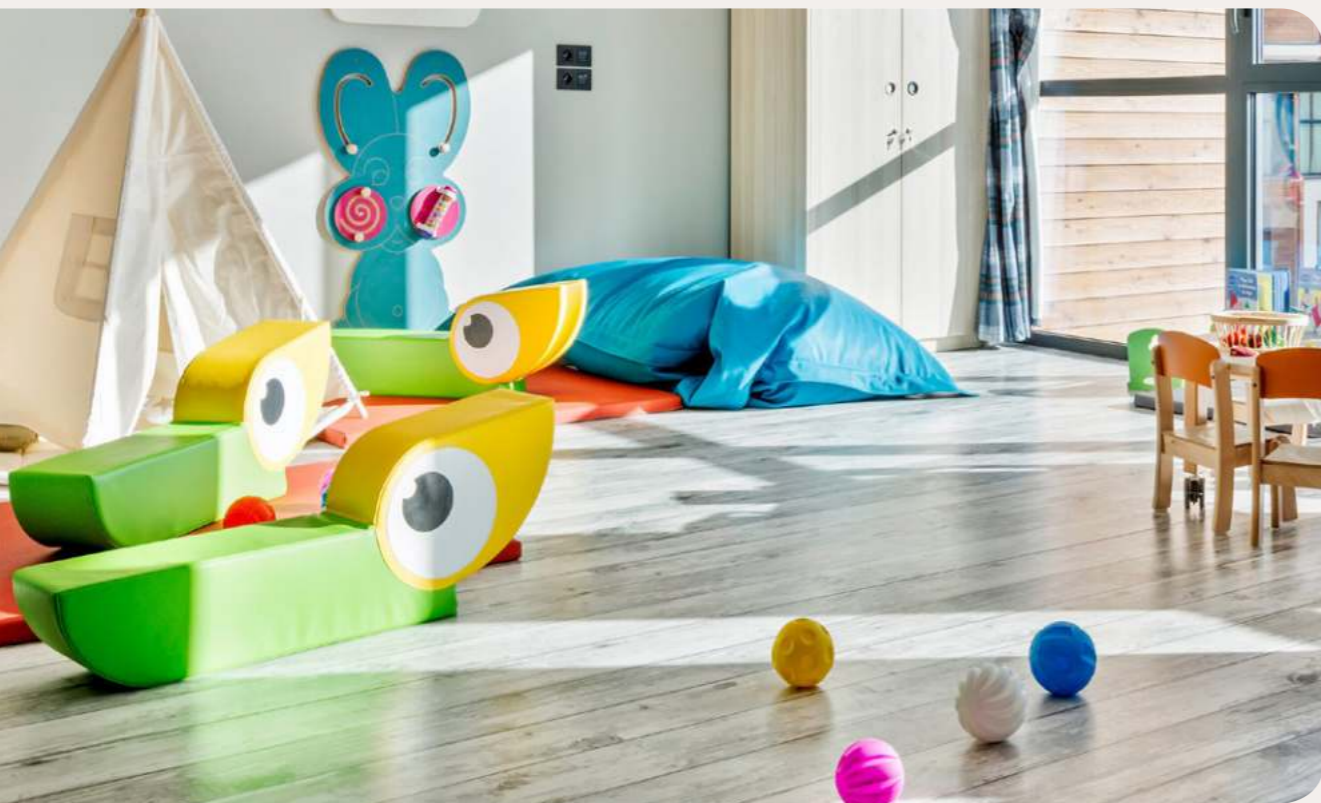

Ski scooter ride / Ski scooter ride

Tailored :

Yacht Cruise

*on demand

Childrens' Services

Childrens' Clubs

Age Range	Name	Included Activities	On demand activities	Dates of Availability
2 to 3 years	Petit Club Med*	Evening, Show time, Creative workshops, Early learning, Walks		Always
4 to 10 years	Mini Club Med +	New fun activities, Archery group classes, Golf group lessons, Flying trapeze group lessons, Sailing group lessons, Tennis group lessons, Evening, Show time, Petit Chef Program		Always
11 to 17 years	Junior Club Med	High Intensity Training, Archery group classes, Golf group lessons, Flying trapeze group lessons, Sailing group lessons, Tennis group lessons, Show time		Always