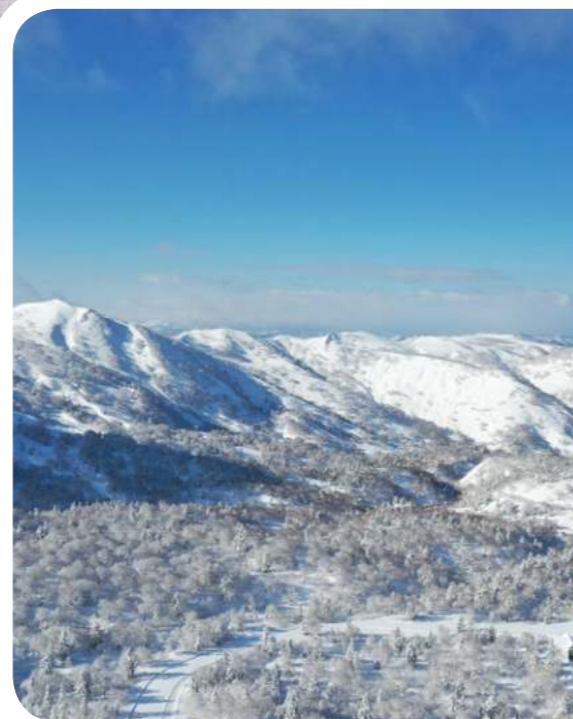

Japan

Kiroro Grand

Resort Highlights

- Skiing down the slopes enjoying one of the best powder snow in the world.
- Sharing delicious meals featuring Japanese-French Fusion cuisine.
- Discovering the local flavours, with tasting sessions of Hokkaido sake and beers at the distilleries.
- As an après-ski, enjoying the relaxing effects of the warmth water of Rotenburo outdoor bath or natural hot springs of Japanese onsen and reinvigorate.