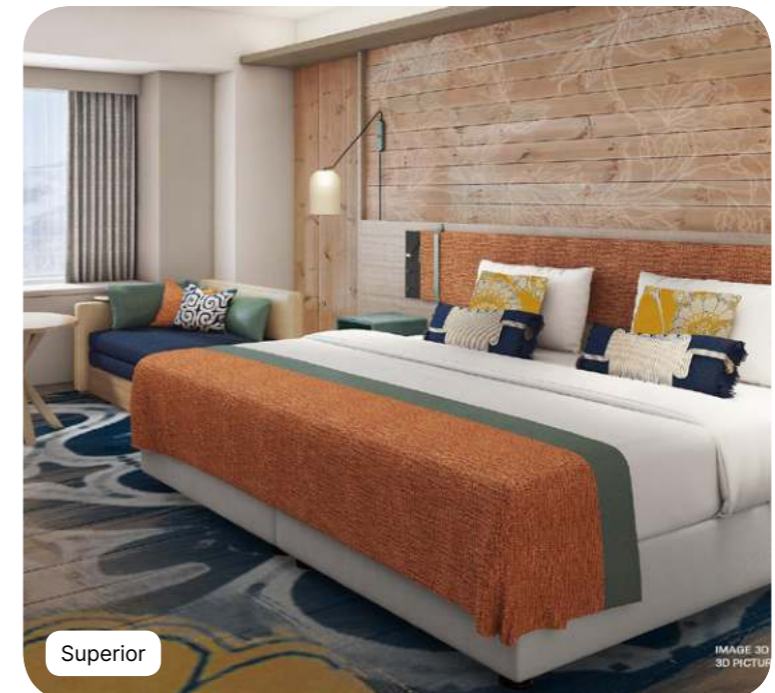

Accommodation