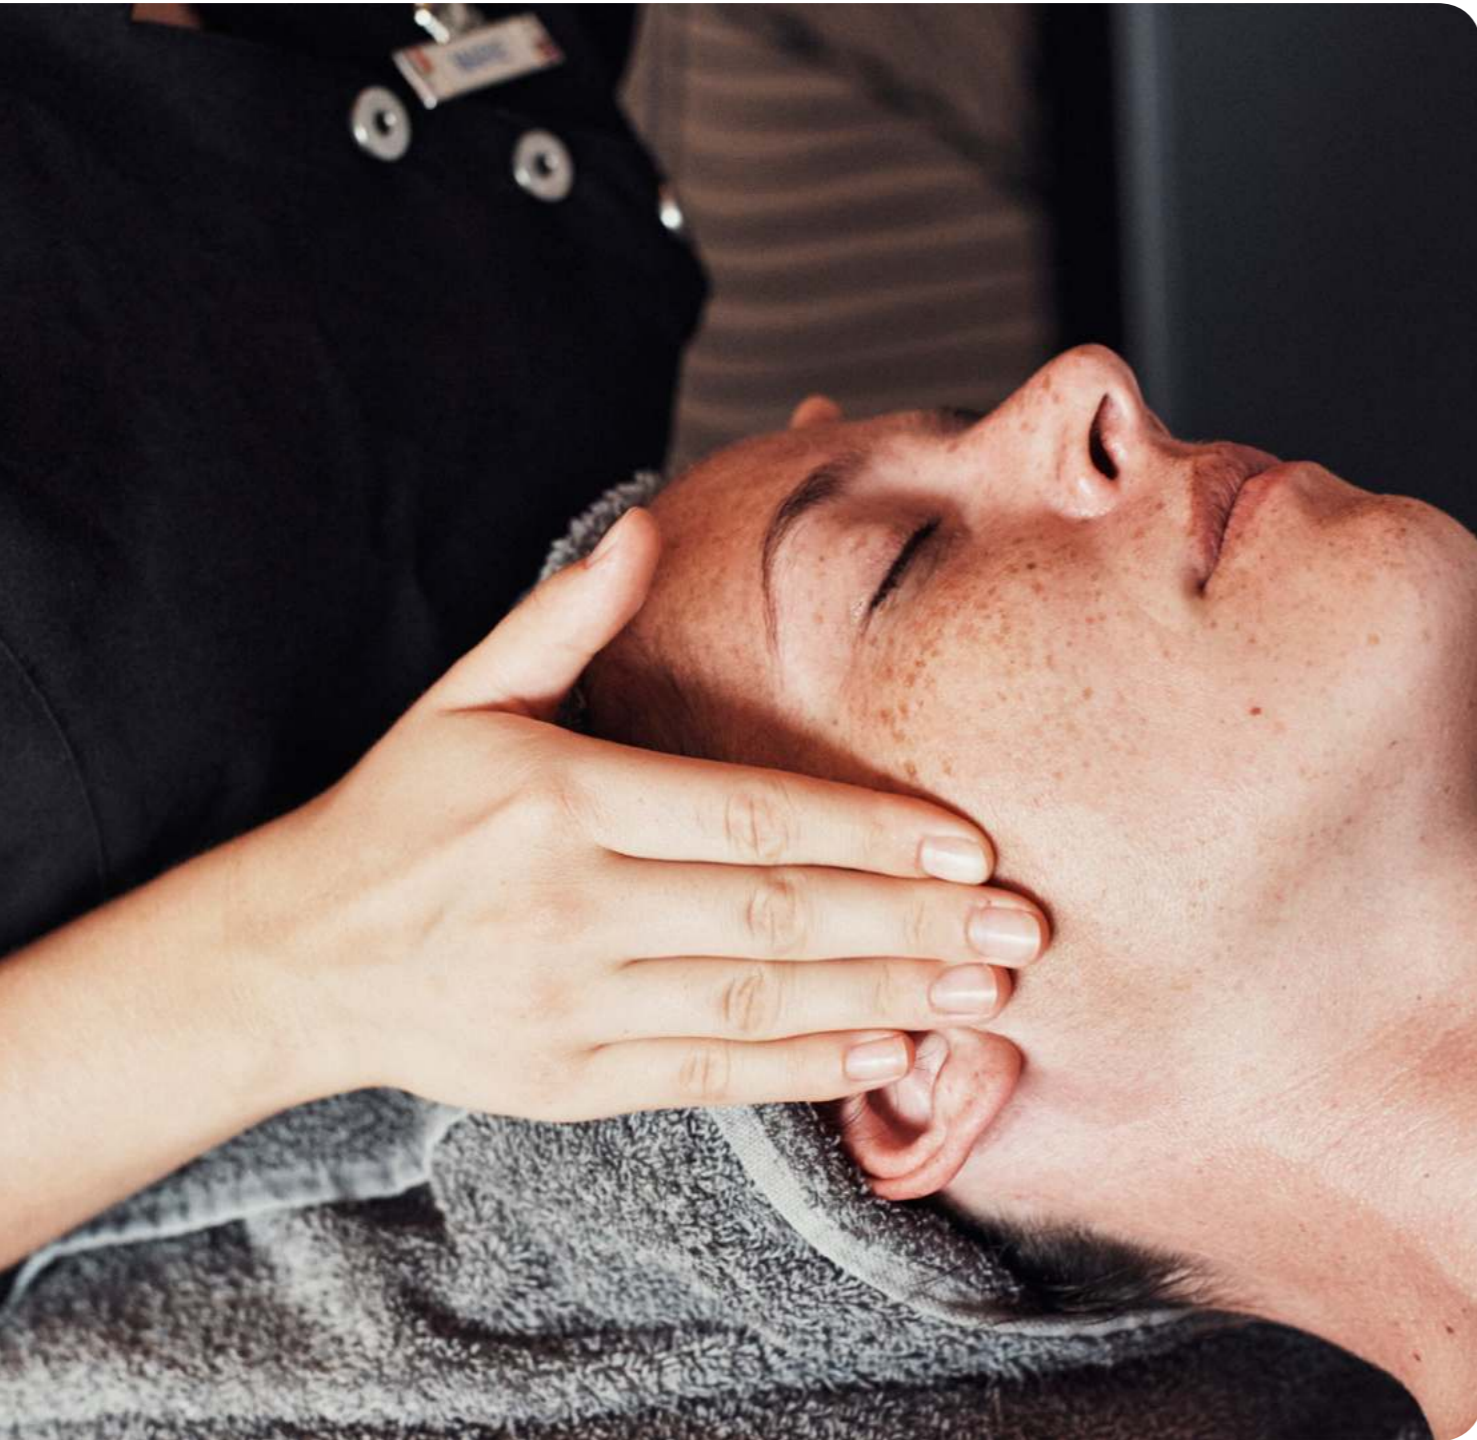

Wellness Area*

Entrust your body and mind to the savoir-faire of the G.Os® who will be entirely dedicated to you. They offer you a genuine relaxation experience, combining gentleness and expertise. Your senses will be gently awakened to the fragrances of our high-quality creams, selected specially for you.

*on demand