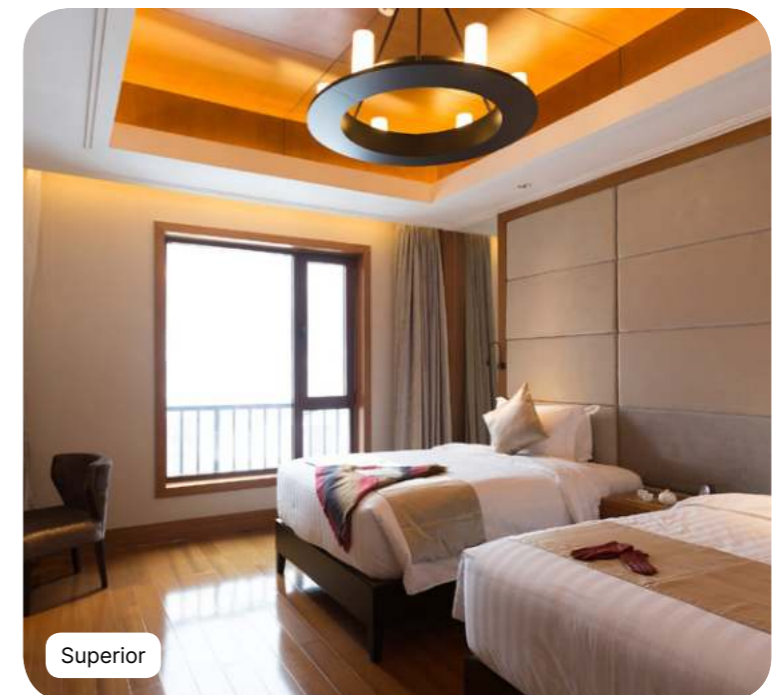

Accommodation